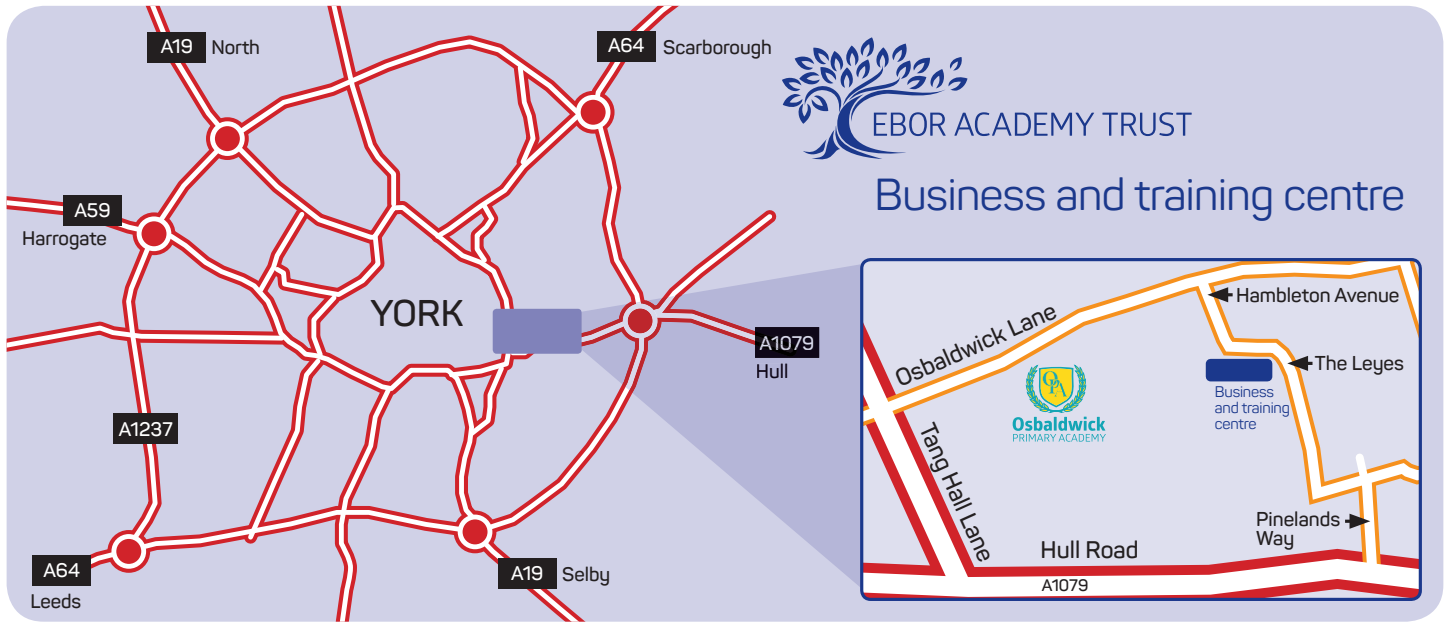

# Where to find us and where to park

Free car parking is allowed in the (unused) school playground for training events and courses. Enter through the green gates. If full, please use Osbaldwick Sports Club.

Main entrance

Alternative car parking at Osbaldwick Sports Club.

Business and training centre  
The Leyes, Osbaldwick,  
York YO10 3PR

Tel: 01904 553404

admin@ebor.academy  
www.ebor.academy